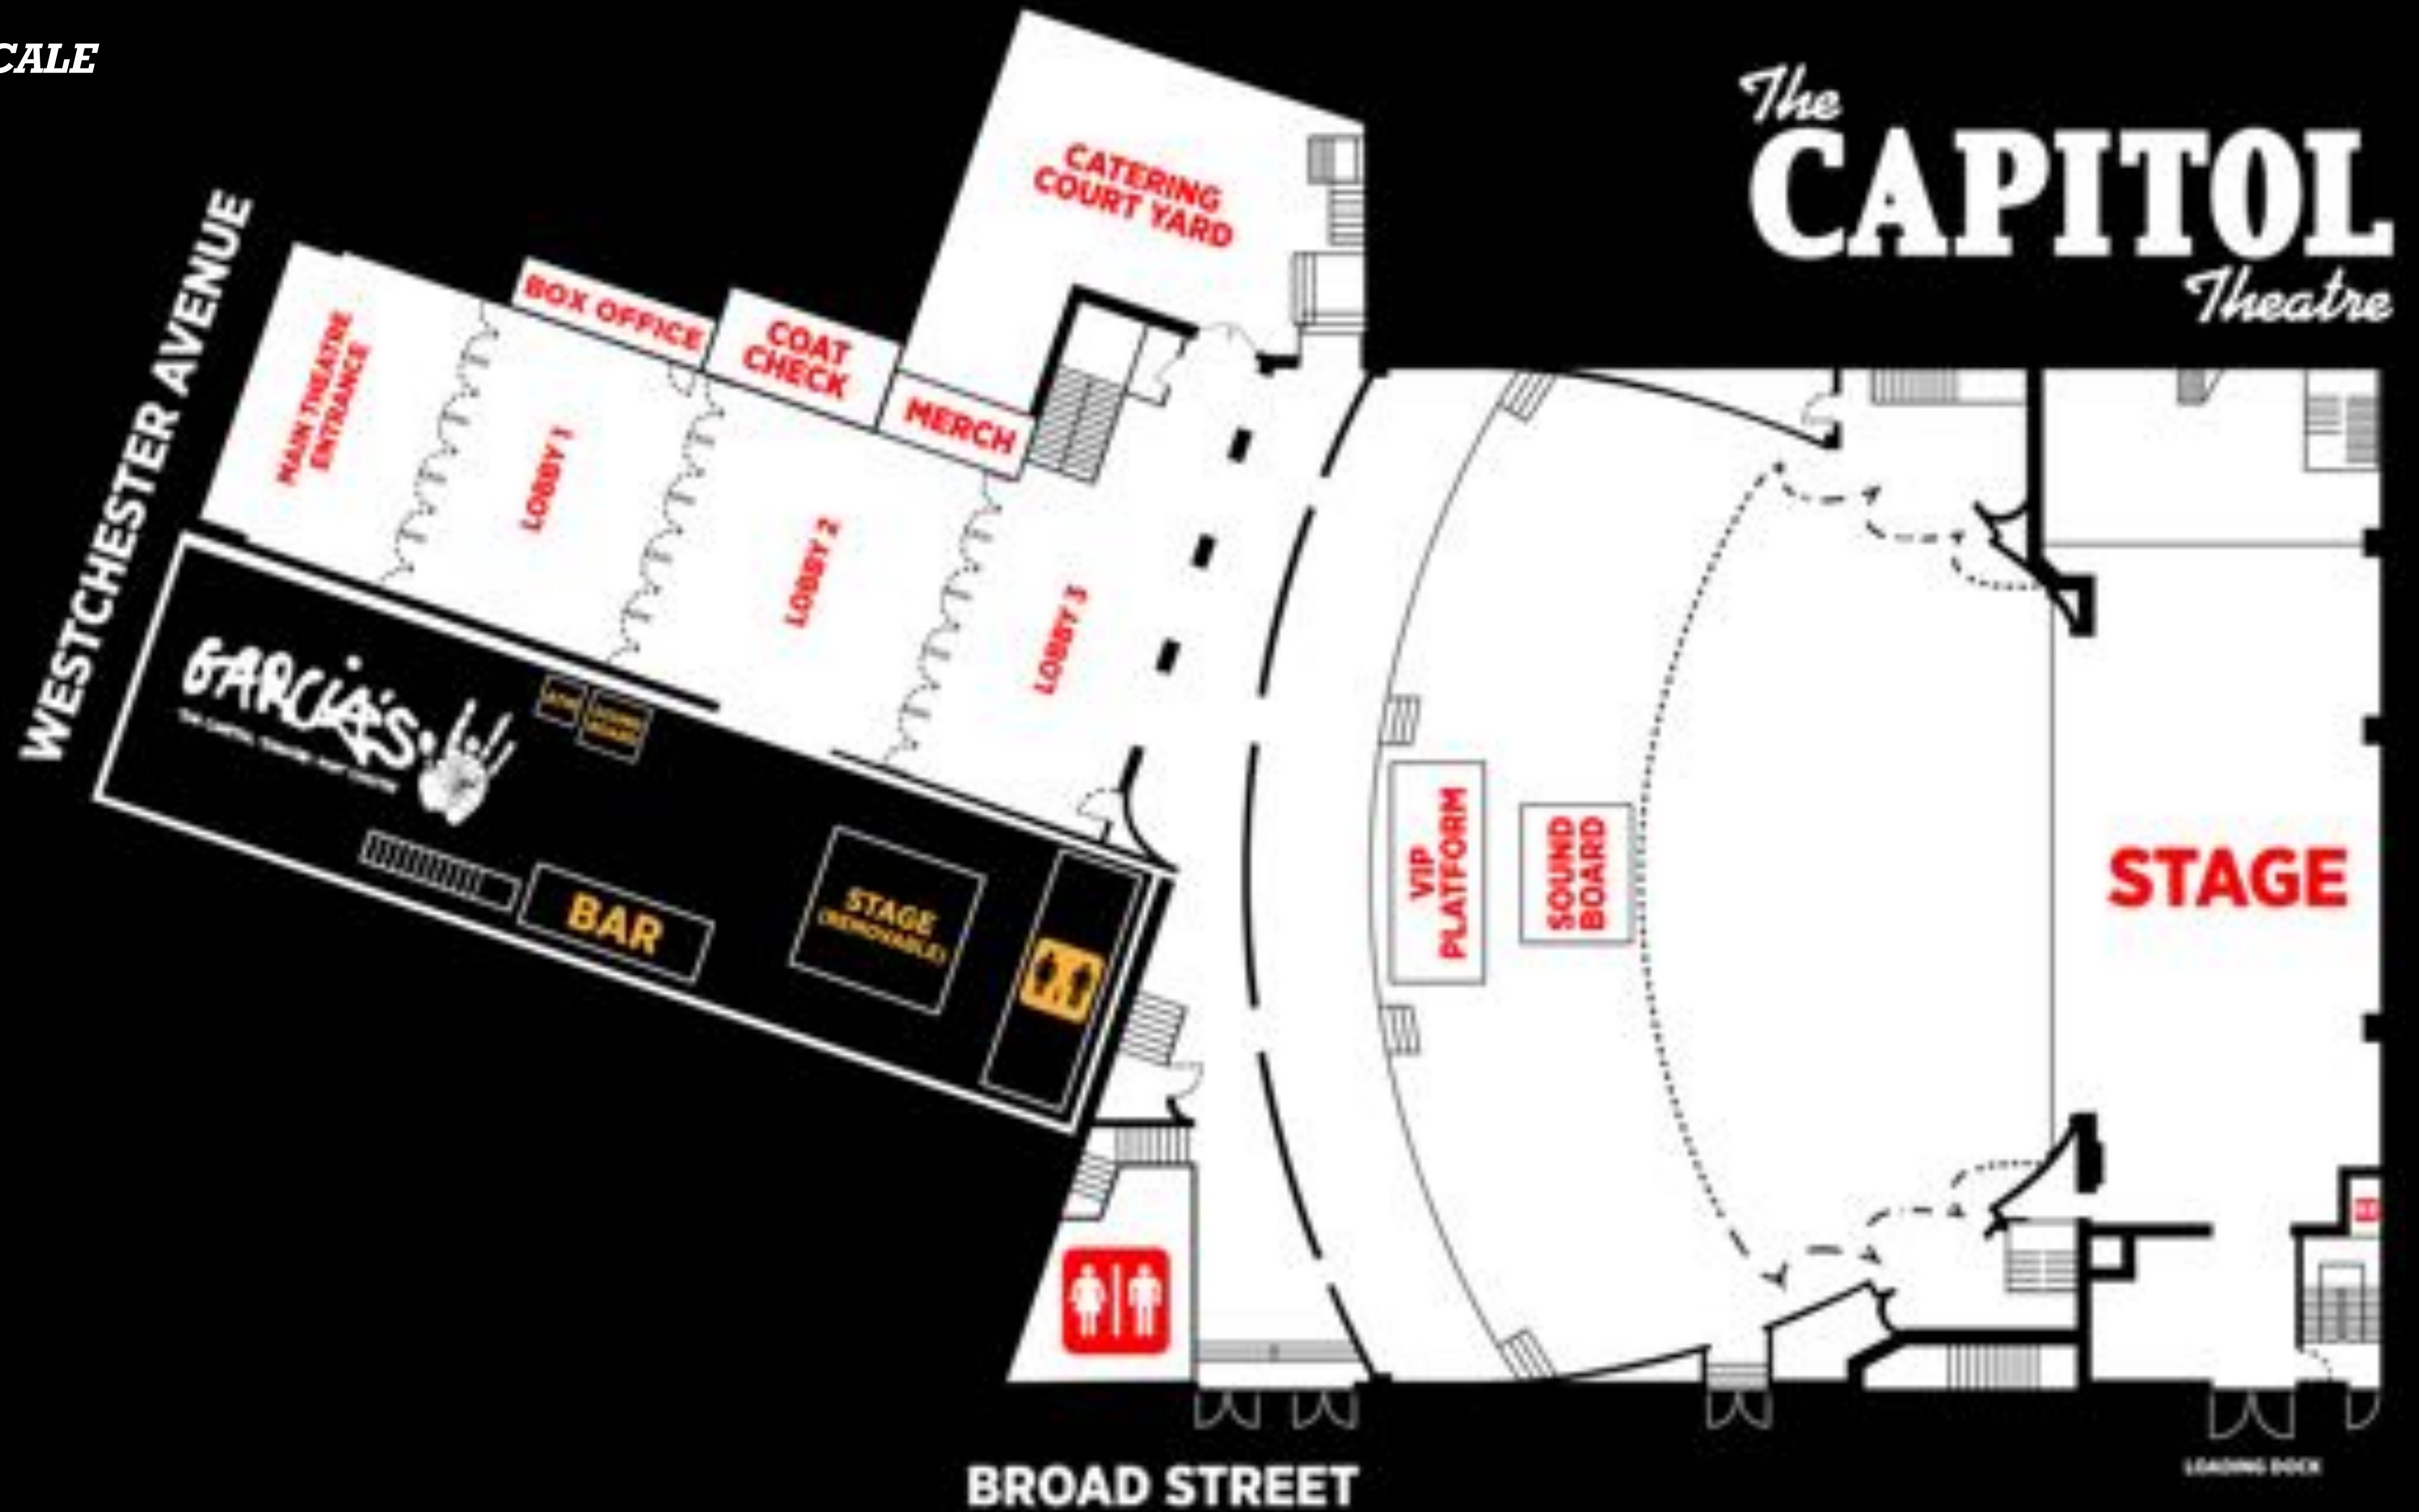

*NOT TO SCALE